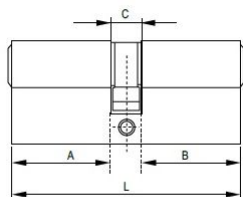

# PRODUCT SHEET

**Description:**

Profile Cylinder, Brass Polished, 95mm (35+10+50mm) FAB Key Way, W/3 SISO Metal Keys, W/Screw

**Item number:**

14.60.127-0

Units	Box	Carton	HS Code	Barcode
Pcs.	10	50	8301600090	 5704866051408